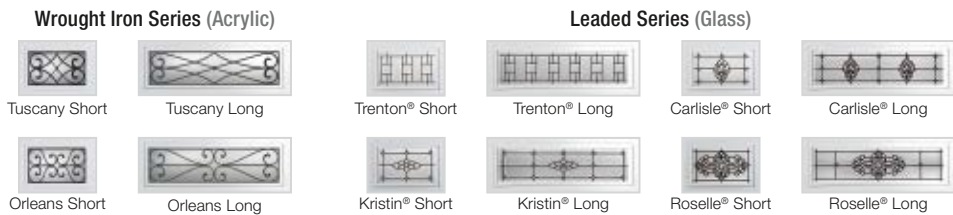

Available on These Models

9200* 9130*
9203 9133

Windows are available single pane or insulated in clear, frosted, obscure and narrow reed designs.

DECORATIVE WINDOWS

Clopay's decorative windows are created to complement many home styles. Short windows are 19-1/2" x 12" and long windows are 40-1/2" x 12".

Available on These Models

9200* 4300*
9203 4310
9130* 4050*
9133 4053

DECORATIVE INSERT SERIES WINDOWS

UV-protected cellular plastic insert designs snap into either the inside or outside of the window frame for easy cleaning or to change designs. Windows are offered in single strength, double strength, acrylic, obscure or insulated glass. Short windows are 19-1/2" x 12" and long windows are 40-1/2" x 12".