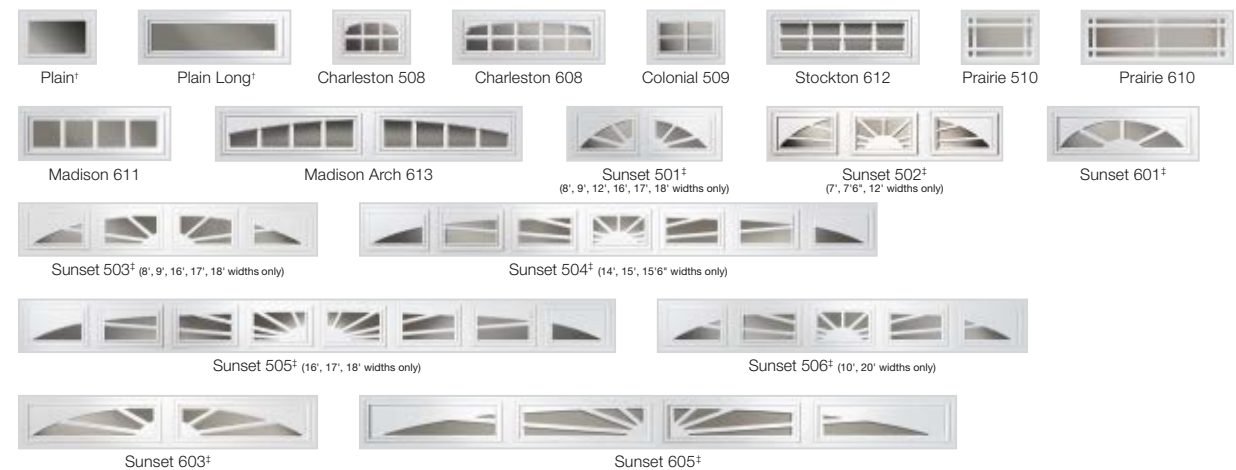

Available on These Models

9200* 4300*
9203 4310
9130* 4050*
9133 4053

DECORATIVE INSERT SERIES WINDOWS

UV-protected cellular plastic insert designs snap into either the inside or outside of the window frame for easy cleaning or to change designs. Windows are offered in single strength, double strength, acrylic, obscure or insulated glass. Short windows are 19-1/2" x 12" and long windows are 40-1/2" x 12".

Available on These Models

9200* 4300*
9203 4310
9130* 4050*
9133 4053

Windows are available single pane or insulated in clear, frosted, obscure and rain designs. Clear acrylic also available.

Short windows not available on long panel doors.

**Panel emboss may not align on long window with short panels. Some size limitations apply.*

†Shown with clear glass. Acrylic and obscure glass optional.

‡Sunset windows not available on Ultra-Grain® doors.