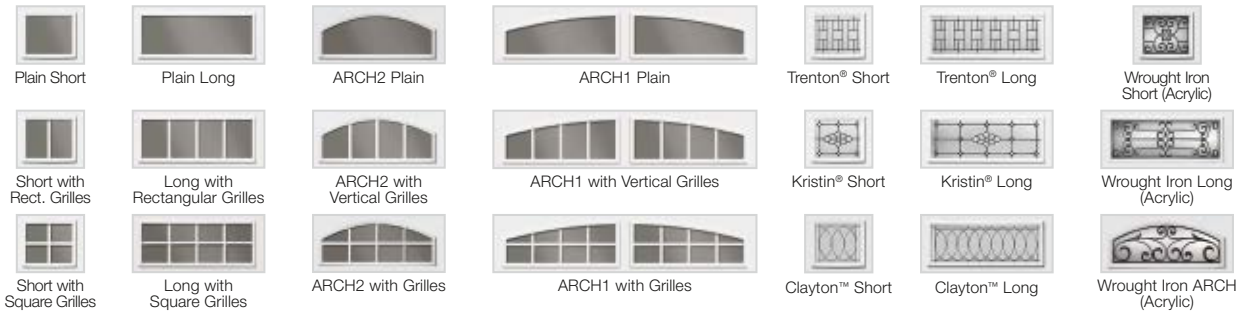

WINDOW OPTIONS

Our windows add natural light to your garage while adding curb appeal to your home. All Clopay window frames are UV-protected and are color matched to our prefinished door colors. Window frames screw in from the inside for easy glass replacement or to change designs.

ARCHITECTURAL SERIES WINDOWS

These windows are from Clopay's Architectural Series, featuring a larger viewing area and are available on select models and heights. Short windows are 19-1/2" x 16" and long windows are 42" x 16".

Available on These Models

9200* 9130*
9203 9133

Windows are available single pane or insulated in clear, frosted, obscure and narrow reed designs.